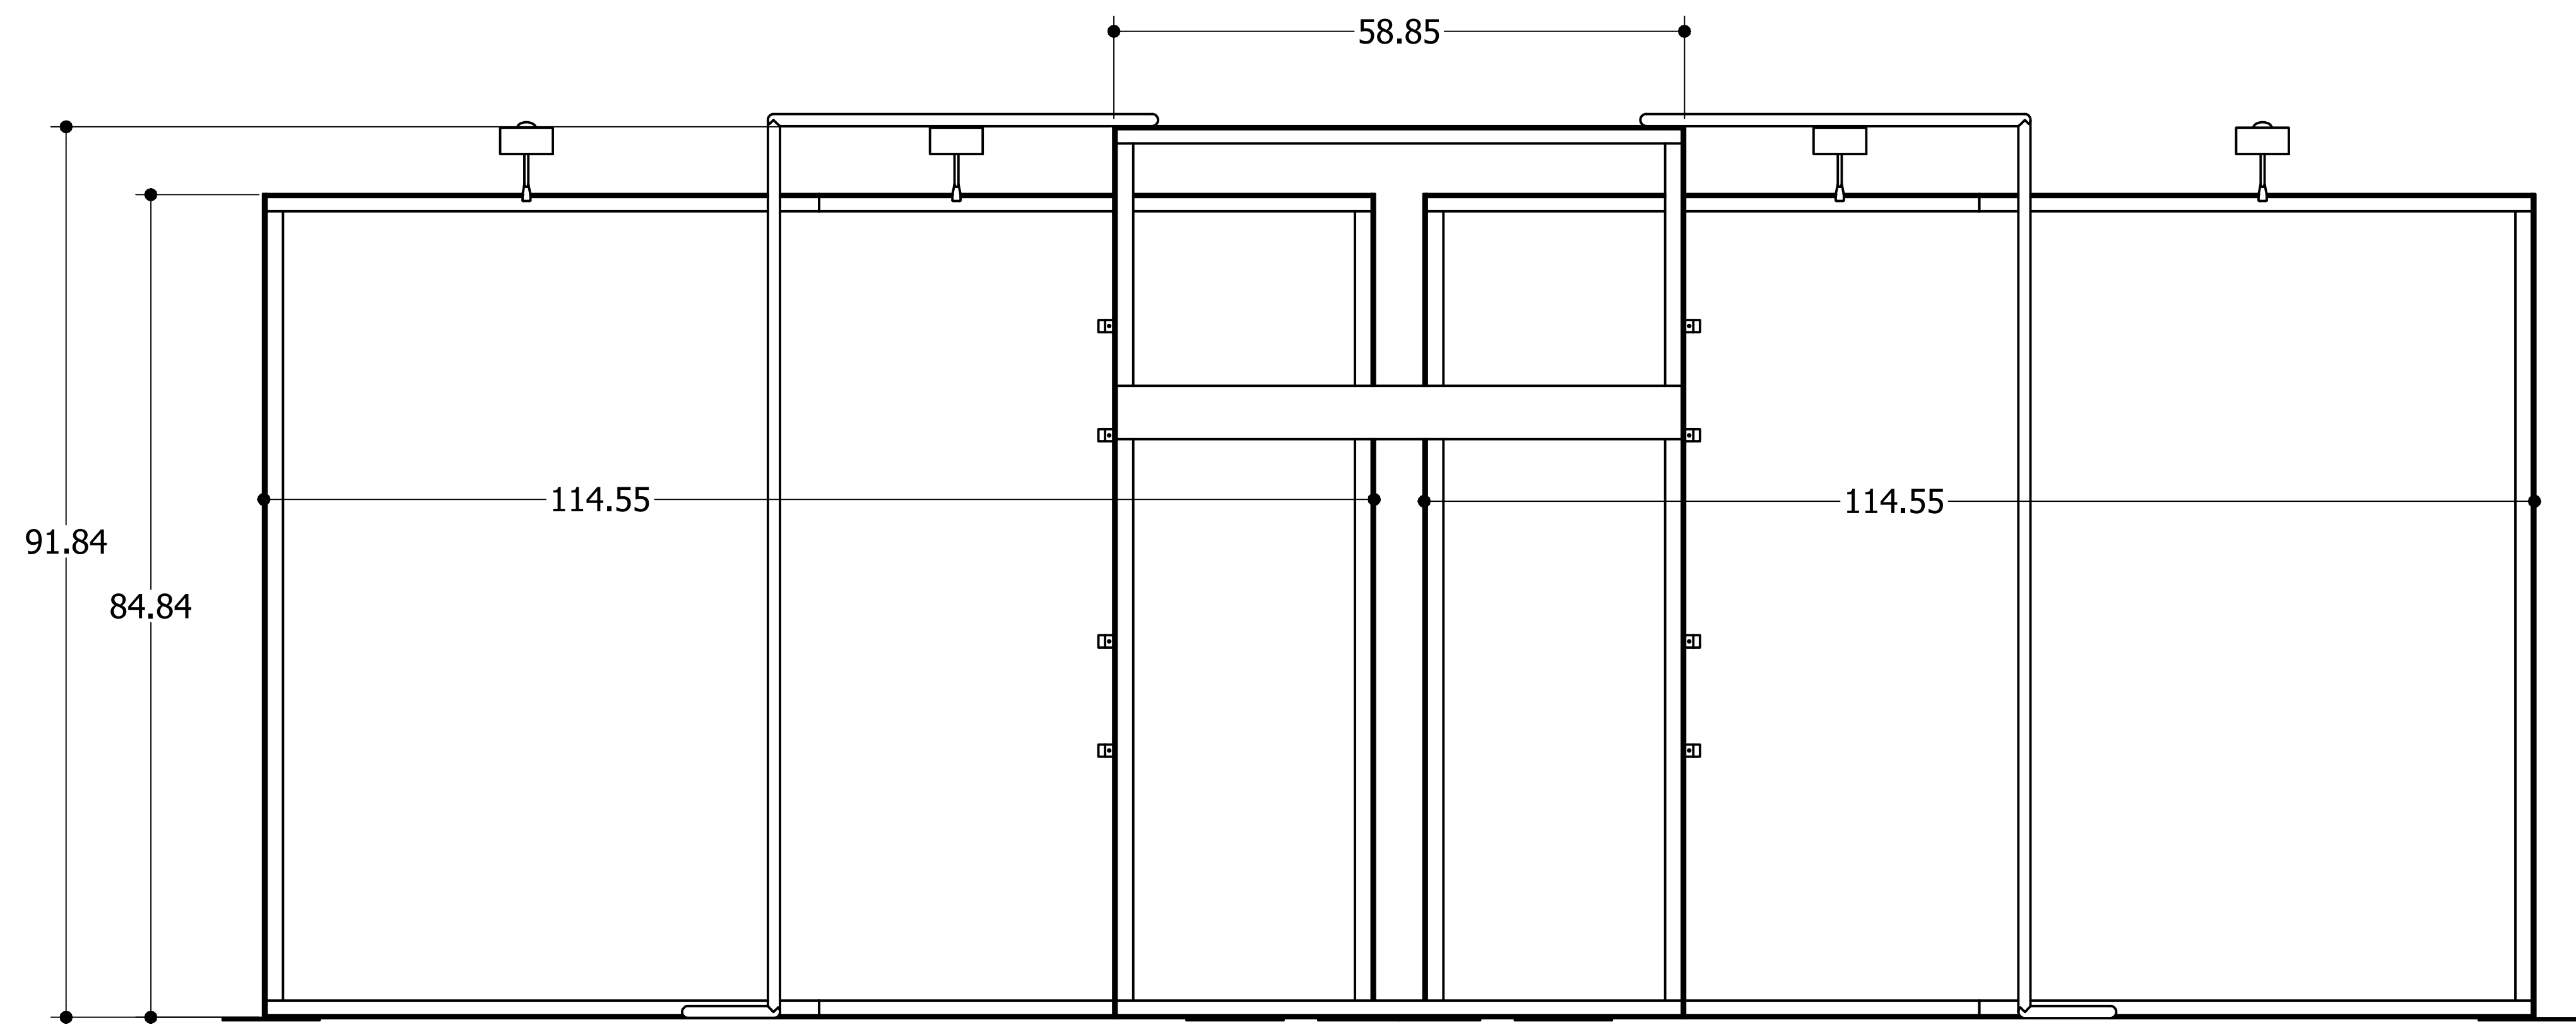

GRAPHIC SPECS

PRODUCT NAME:	ECO-2030
MATERIAL:	SEG FABRIC
VIEWABLE SIZE:	(1) 58.85" x 91.84"
VIEWABLE SIZE:	(2) 114.55" x 84.84"
MATERIAL:	RECYCLED PILLOWCASE
VIEWABLE/TRIM SIZE:	(2) FIT TO FRAME
MATERIAL:	ECO BOARD 1/8
VIEWABLE/TRIM SIZE:	(4) 20" x 20"

**Please use this document for reference only.  
Contact your distributor for final graphic templates per order.**

DRAWN Nate Bronkema	9/20/2013	TITLE	
CHECKED		<b>ECO-2030 GRAPHIC SPECS</b>	
QA		SIZE	D
MFG		DWG NO	ECO-2030 GFX SPECS
APPROVED		REV	1
		SCALE	SHEET 1 OF 1